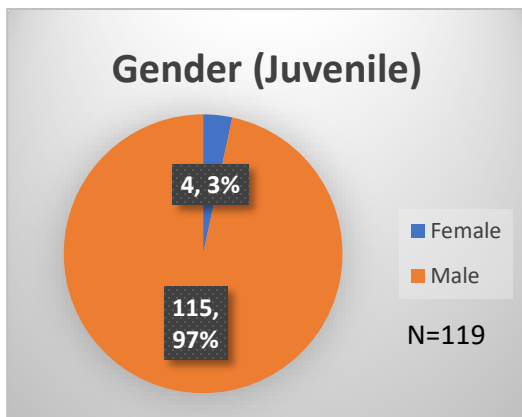

Daily Data Dashboard – January 17, 2023

Demographics for JTDC Population

Tuesday Morning Midnight Count

Total # of probation Involved youth¹: 1,055

¹ Probation Active: Any youth who is pending sentencing with an active social history, has been formally placed on probation or supervision with Cook County Juvenile Probation on the date of the report.

*Age, Gender and Race for Criminal Court population (N=1) is not represented in this report.

Data sources: cFive Supervisor – Probation Population and RMIS – JTDC Population

Daily Data Dashboard – January 17, 2023
Demographics for JTDC Population
Tuesday Morning Midnight Count