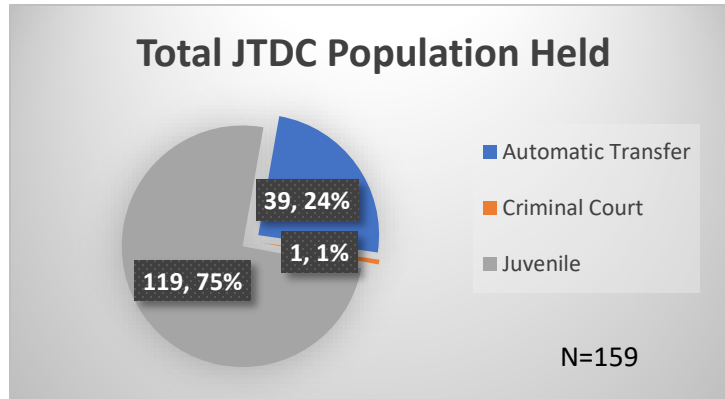

Daily Data Dashboard – January 17, 2023

Demographics for JTDC Population

Tuesday Morning Midnight Count

Total # of probation Involved youth¹: 1,055

¹ Probation Active: Any youth who is pending sentencing with an active social history, has been formally placed on probation or supervision with Cook County Juvenile Probation on the date of the report.

*Age, Gender and Race for Criminal Court population (N=1) is not represented in this report.

Data sources: cFive Supervisor – Probation Population and RMIS – JTDC Population

Daily Data Dashboard – January 17, 2023
Demographics for JTDC Population
Tuesday Morning Midnight Count