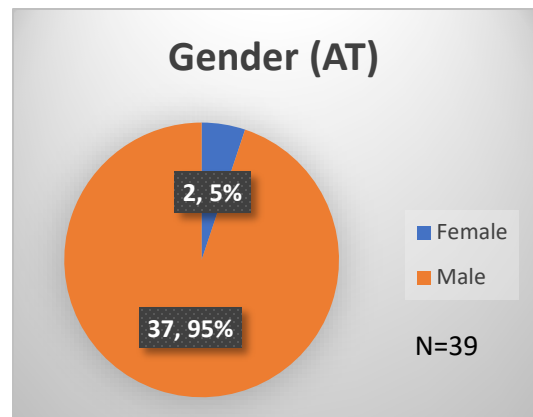

Daily Data Dashboard – January 17, 2023

Demographics for JTDC Population

Tuesday Morning Midnight Count

Total # of probation Involved youth¹: 1,055

¹ Probation Active: Any youth who is pending sentencing with an active social history, has been formally placed on probation or supervision with Cook County Juvenile Probation on the date of the report.

*Age, Gender and Race for Criminal Court population (N=1) is not represented in this report.

Data sources: cFive Supervisor – Probation Population and RMIS – JTDC Population

Daily Data Dashboard – January 17, 2023
Demographics for JTDC Population
Tuesday Morning Midnight Count