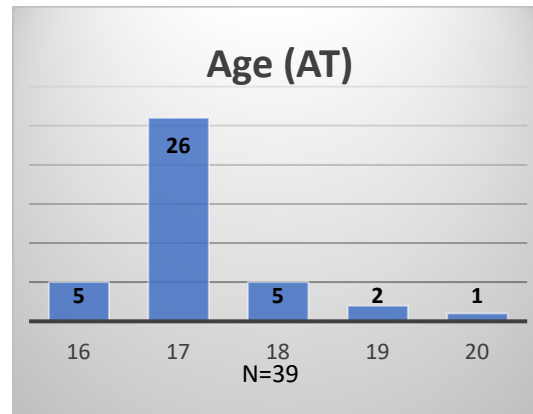

Daily Data Dashboard – January 17, 2023

Demographics for JTDC Population

Tuesday Morning Midnight Count

Total # of probation Involved youth¹: 1,055

¹ Probation Active: Any youth who is pending sentencing with an active social history, has been formally placed on probation or supervision with Cook County Juvenile Probation on the date of the report.

*Age, Gender and Race for Criminal Court population (N=1) is not represented in this report.

Data sources: cFive Supervisor – Probation Population and RMIS – JTDC Population

Daily Data Dashboard – January 17, 2023
Demographics for JTDC Population
Tuesday Morning Midnight Count