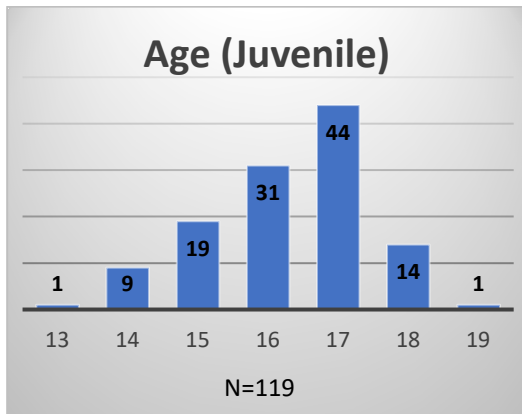

Daily Data Dashboard – January 17, 2023

Demographics for JTDC Population

Tuesday Morning Midnight Count

Total # of probation Involved youth¹: 1,055

¹ Probation Active: Any youth who is pending sentencing with an active social history, has been formally placed on probation or supervision with Cook County Juvenile Probation on the date of the report.

*Age, Gender and Race for Criminal Court population (N=1) is not represented in this report.

Data sources: cFive Supervisor – Probation Population and RMIS – JTDC Population

Daily Data Dashboard – January 17, 2023
Demographics for JTDC Population
Tuesday Morning Midnight Count